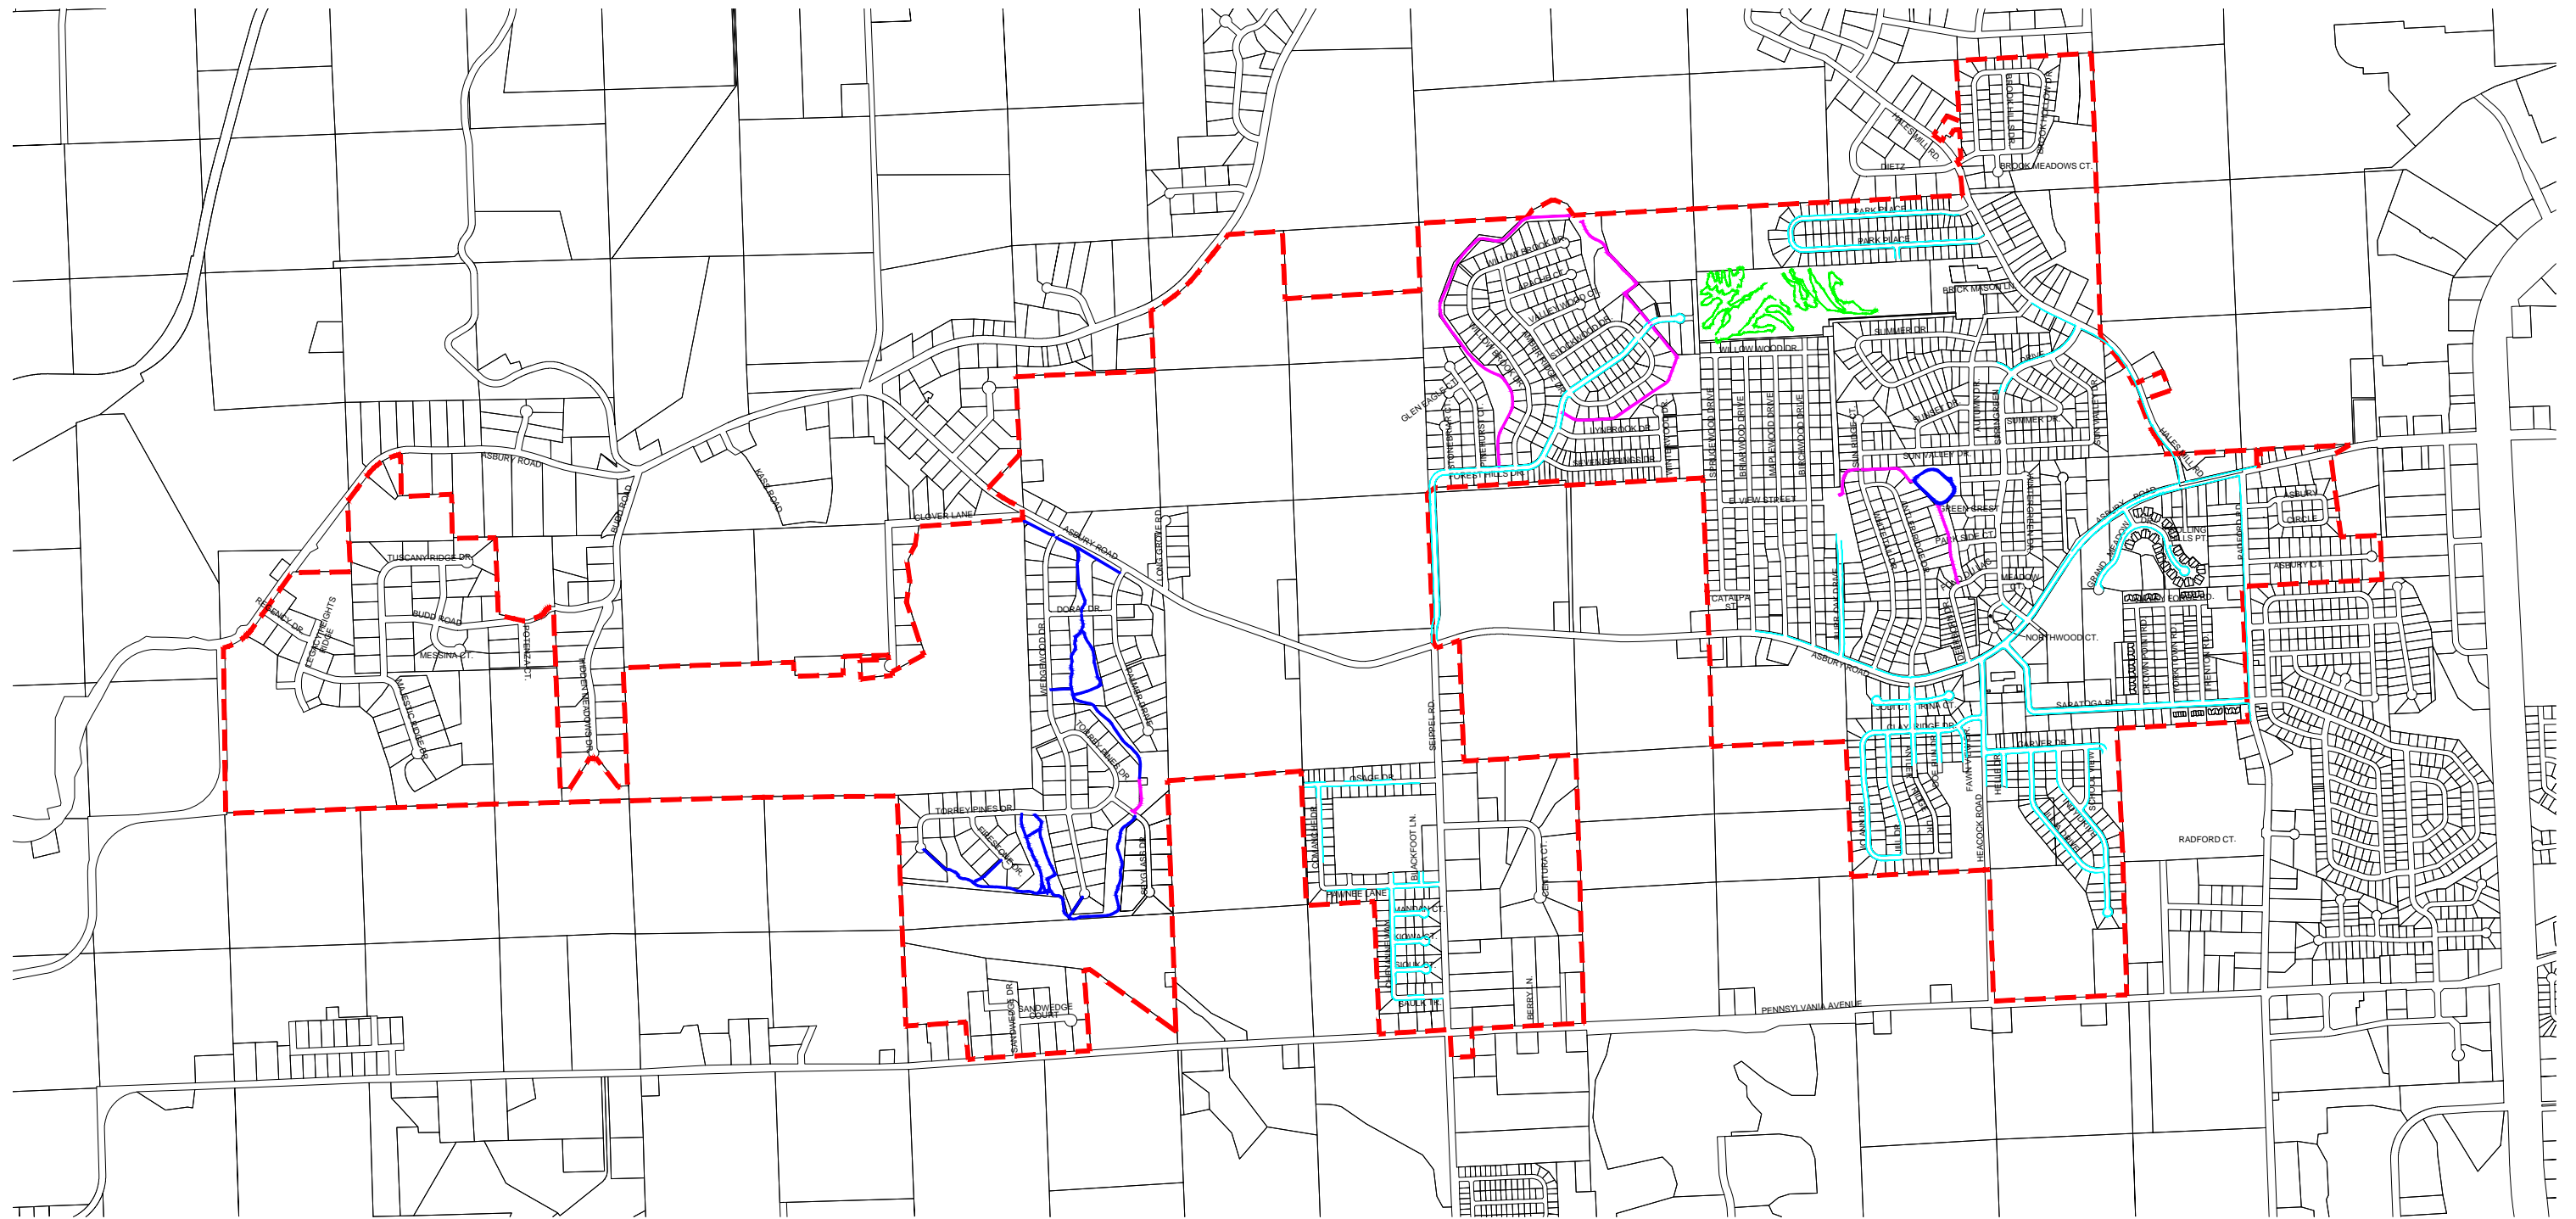

CITY OF ASBURY TRAIL MAP

CITY OF ASBURY, IOWA

LEGEND

- ASBURY CORPORATE LIMITS
- UNPAVED TRAIL
- PAVED TRAIL
- BIKE TRAIL
- SIDEWALK